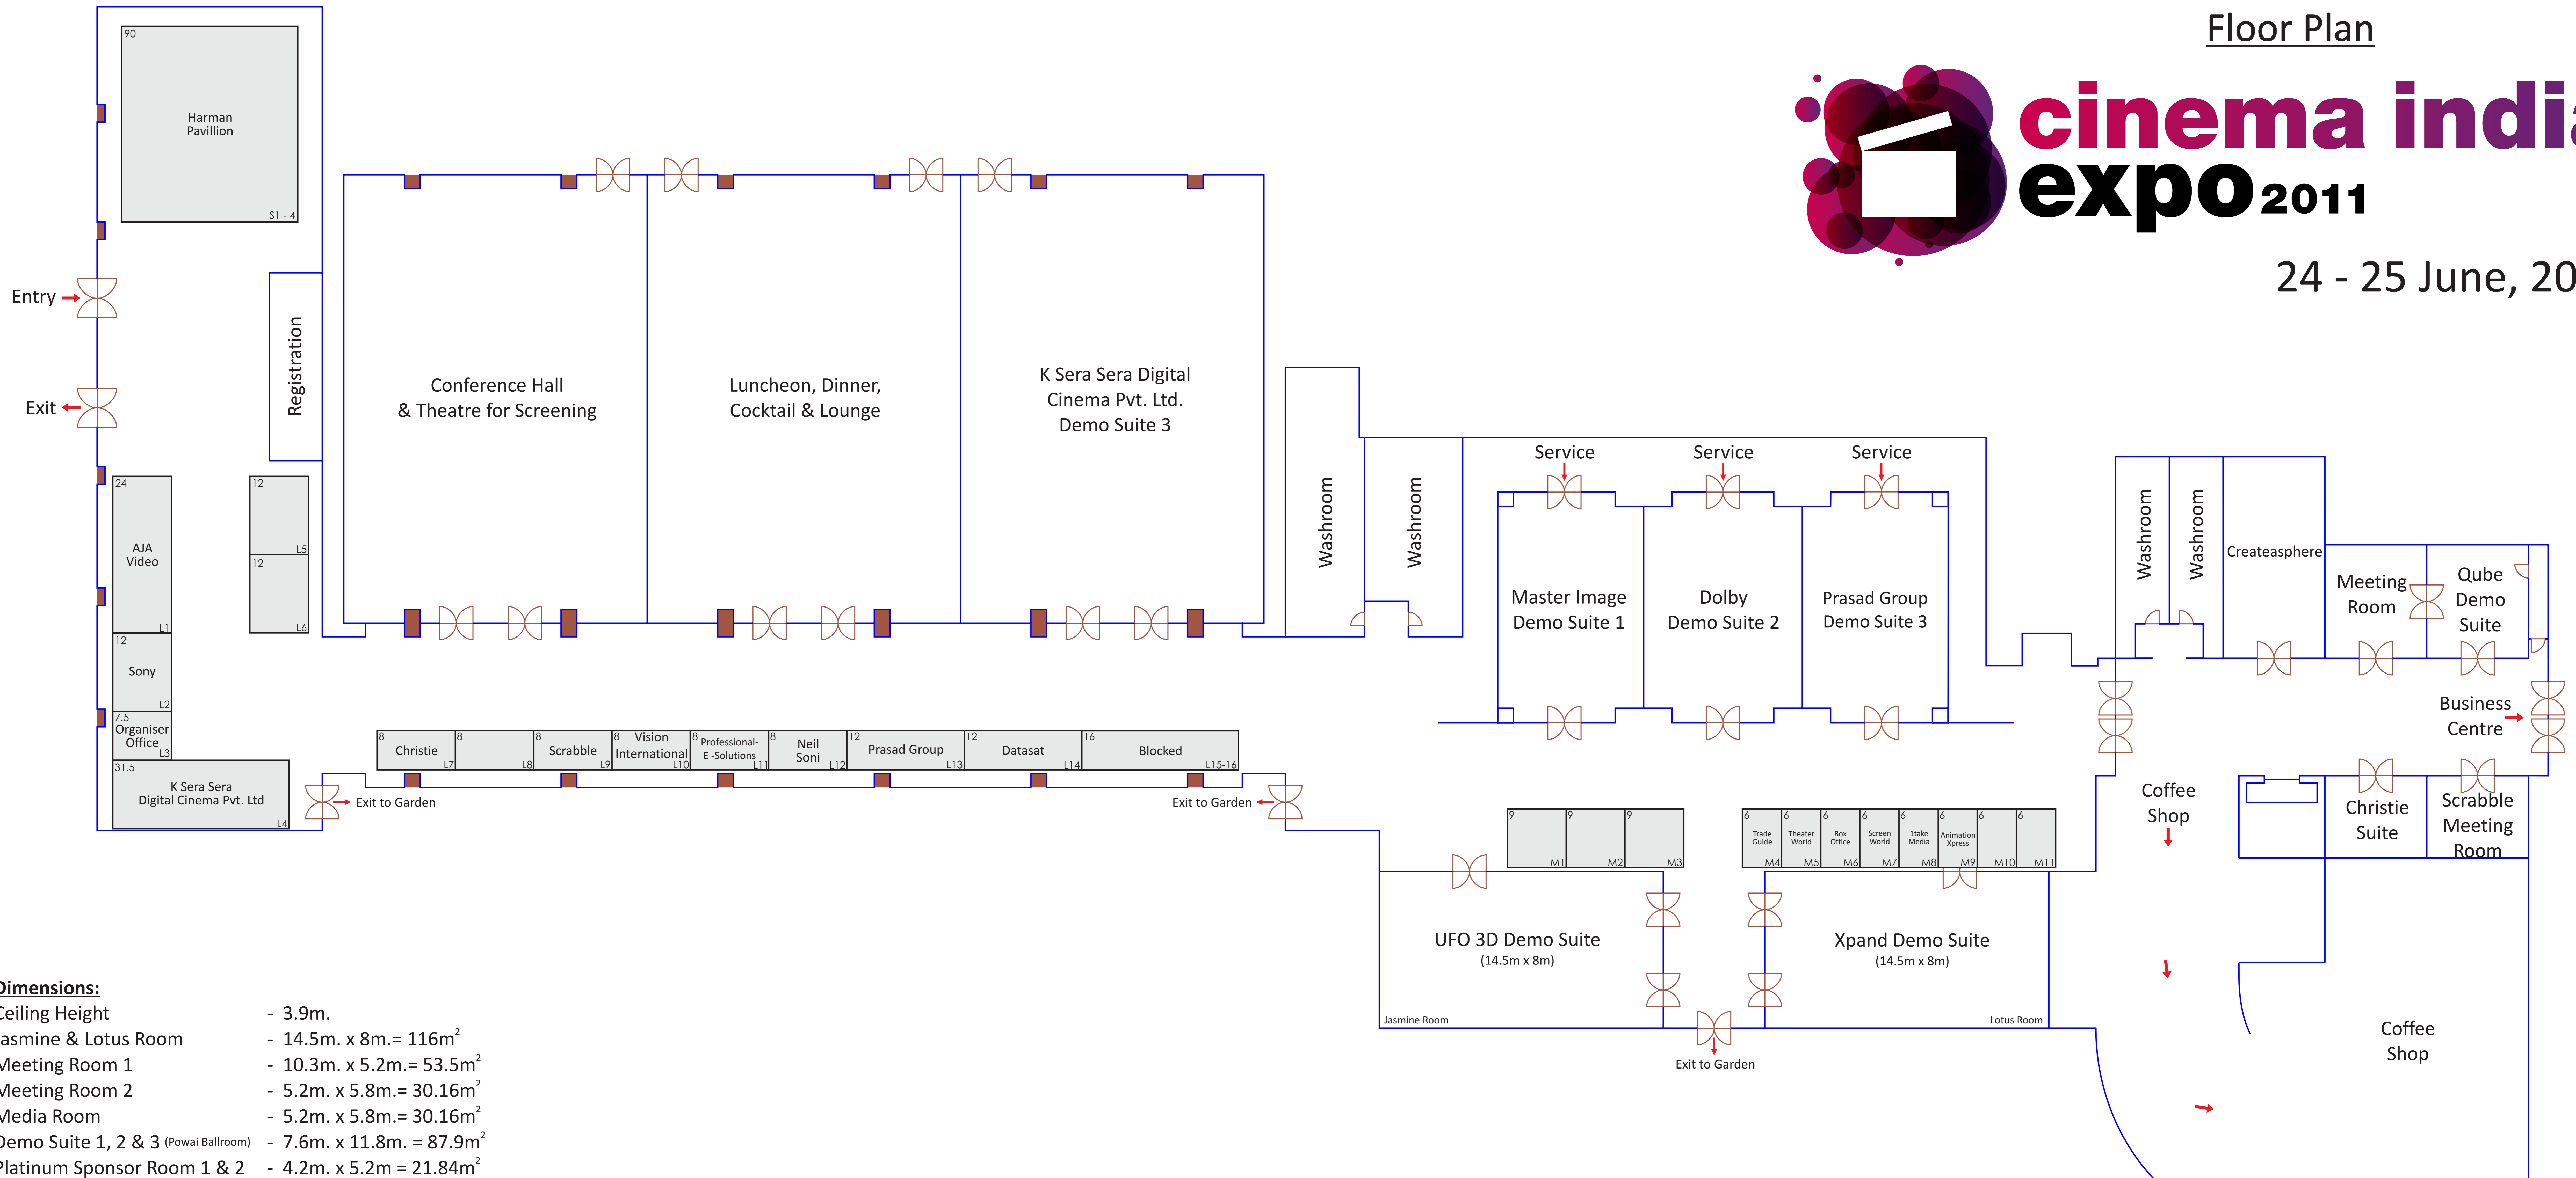

24 - 25 June, 2011

Dimensions:

Ceiling Height	- 3.9m.
Jasmine & Lotus Room	- 14.5m. x 8m.= 116m ²
Meeting Room 1	- 10.3m. x 5.2m.= 53.5m ²
Meeting Room 2	- 5.2m. x 5.8m.= 30.16m ²
Media Room	- 5.2m. x 5.8m.= 30.16m ²
Demo Suite 1, 2 & 3 (Powai Ballroom)	- 7.6m. x 11.8m. = 87.9m ²
Platinum Sponsor Room 1 & 2	- 4.2m. x 5.2m = 21.84m ²

Renaissance Convention Centre Hotel,
Powai, Mumbai, India

*Subject to change