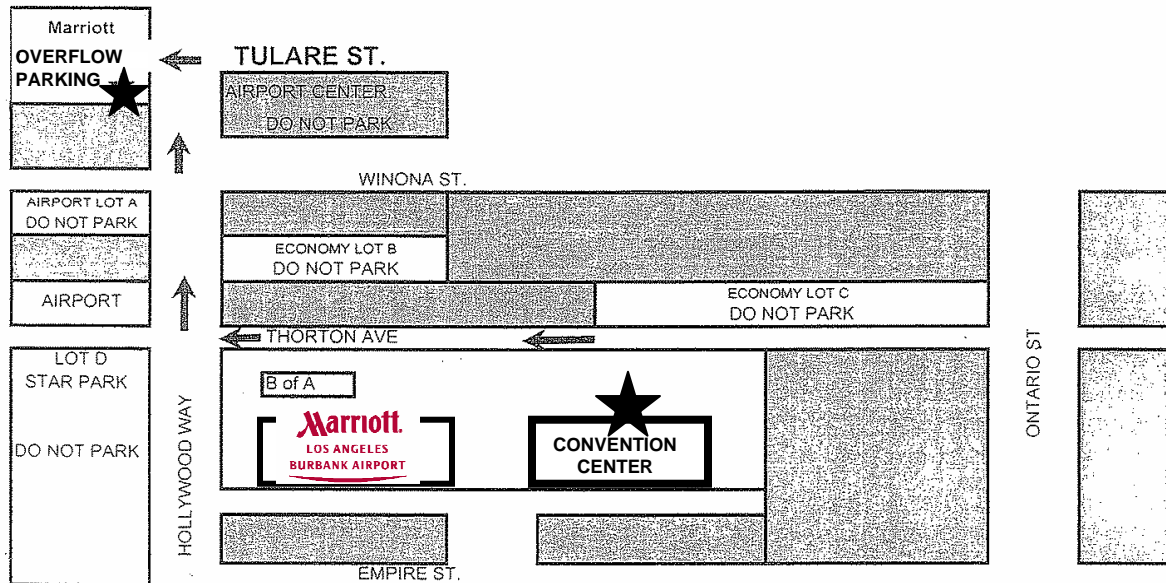

OVERFLOW PARKING LOT

*** INSTRUCTIONS *** HD Expo

Marriott Burbank Airport & Convention Center

Overflow Parking

★ SHUTTLE SERVICE PROVIDED

PLEASE PAY FOR PARKING UPON ENTERING

SORRY NO IN/OUT'S!

Overflow Parking Lot Instructions

- Hotel staff will direct vehicles from the hotel parking lot to the Overflow Parking lot.
- Overflow parking lot will have large signage indicating the exact location (Please see above map).
- Parking fees are \$10 per vehicle/per day with no in and out privileges. **CASH ONLY.**
- Overflow parking lot will have shuttles services available from overflow parking lot to hotel (vice versa).